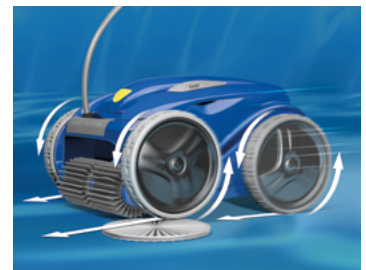

ULTIMATE POWER IN 4X4

RV 5380

VORTEX™ PRO 4WD

1 PATENTED CYCLONE SUCTION

Zodiac® engineers have created the first **Cyclonic suction** pool cleaners: the flow is keeping debris in suspension inside the filter and allows a **longer lasting suction** while limiting the clogging.

2 THE ALL-TERRAIN CLEANER

The RV 5380 is equipped with 4-wheel drive, giving it **perfect grip** on the walls. It is suitable for **all types of surfaces** and **more easily overcomes obstacles**.

3 LIGHTER WHEN REMOVING FROM WATER: PATENTED LIFT SYSTEM

Thanks to **Lift System** technology, it is now easy to remove your cleaner from the pool. A powerful waterjet is activated when the cleaner is removed from the water, making it **lighter to carry**.